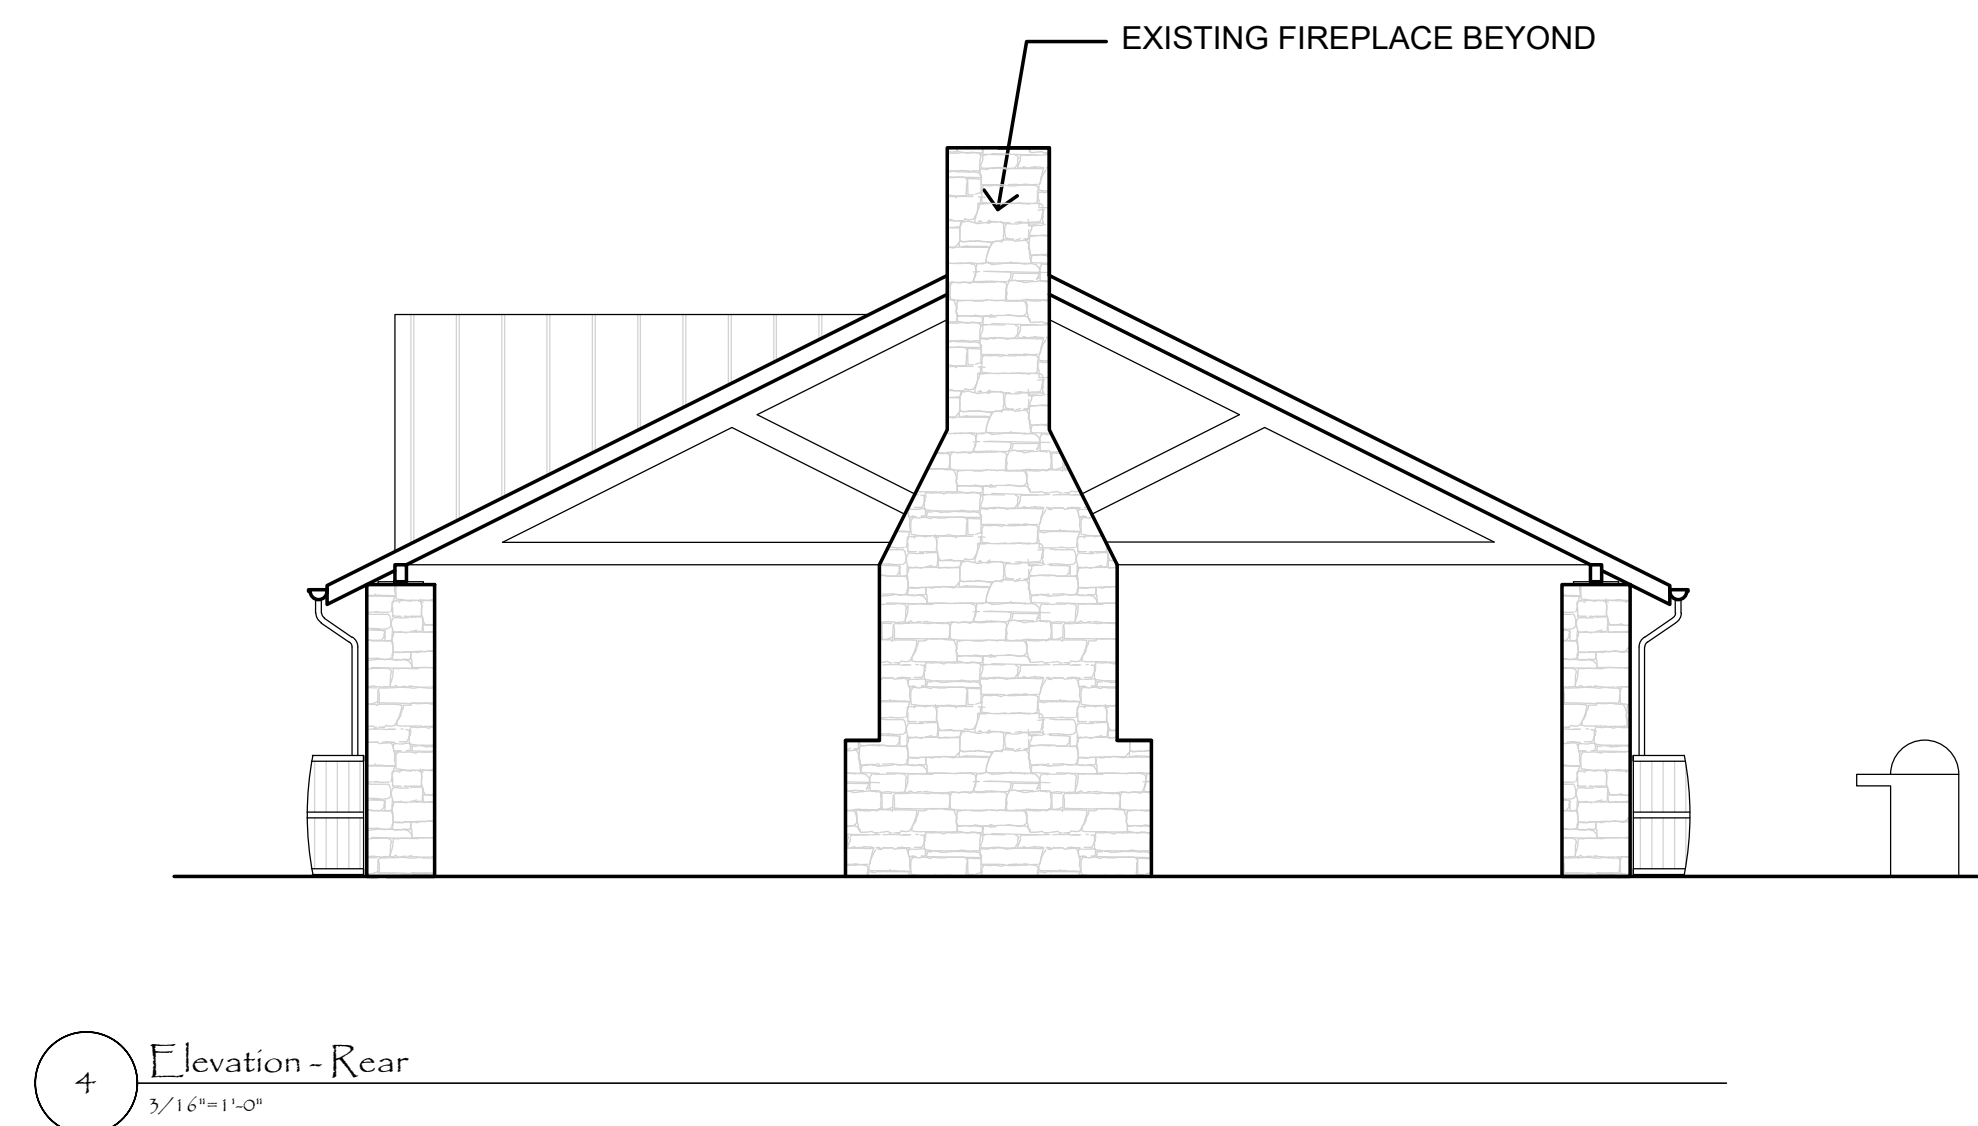

### GENERAL NOTES

1. CLEAN ALL GRAFFITI AND PAINT MARKS
2. NEW LED LIGHTING
3. NEW CEILING FANS
4. NEW TRASH CANS

Proposed Renovation  
Large Shelter  
Big Spring Park  
Versailles, Kentucky

Job: Big Spring Park  
Date: June 30, 2020  
Drawn: Myers  
Checked:  
Revised:  
Copyright © 2020  
Drawing Number

S1