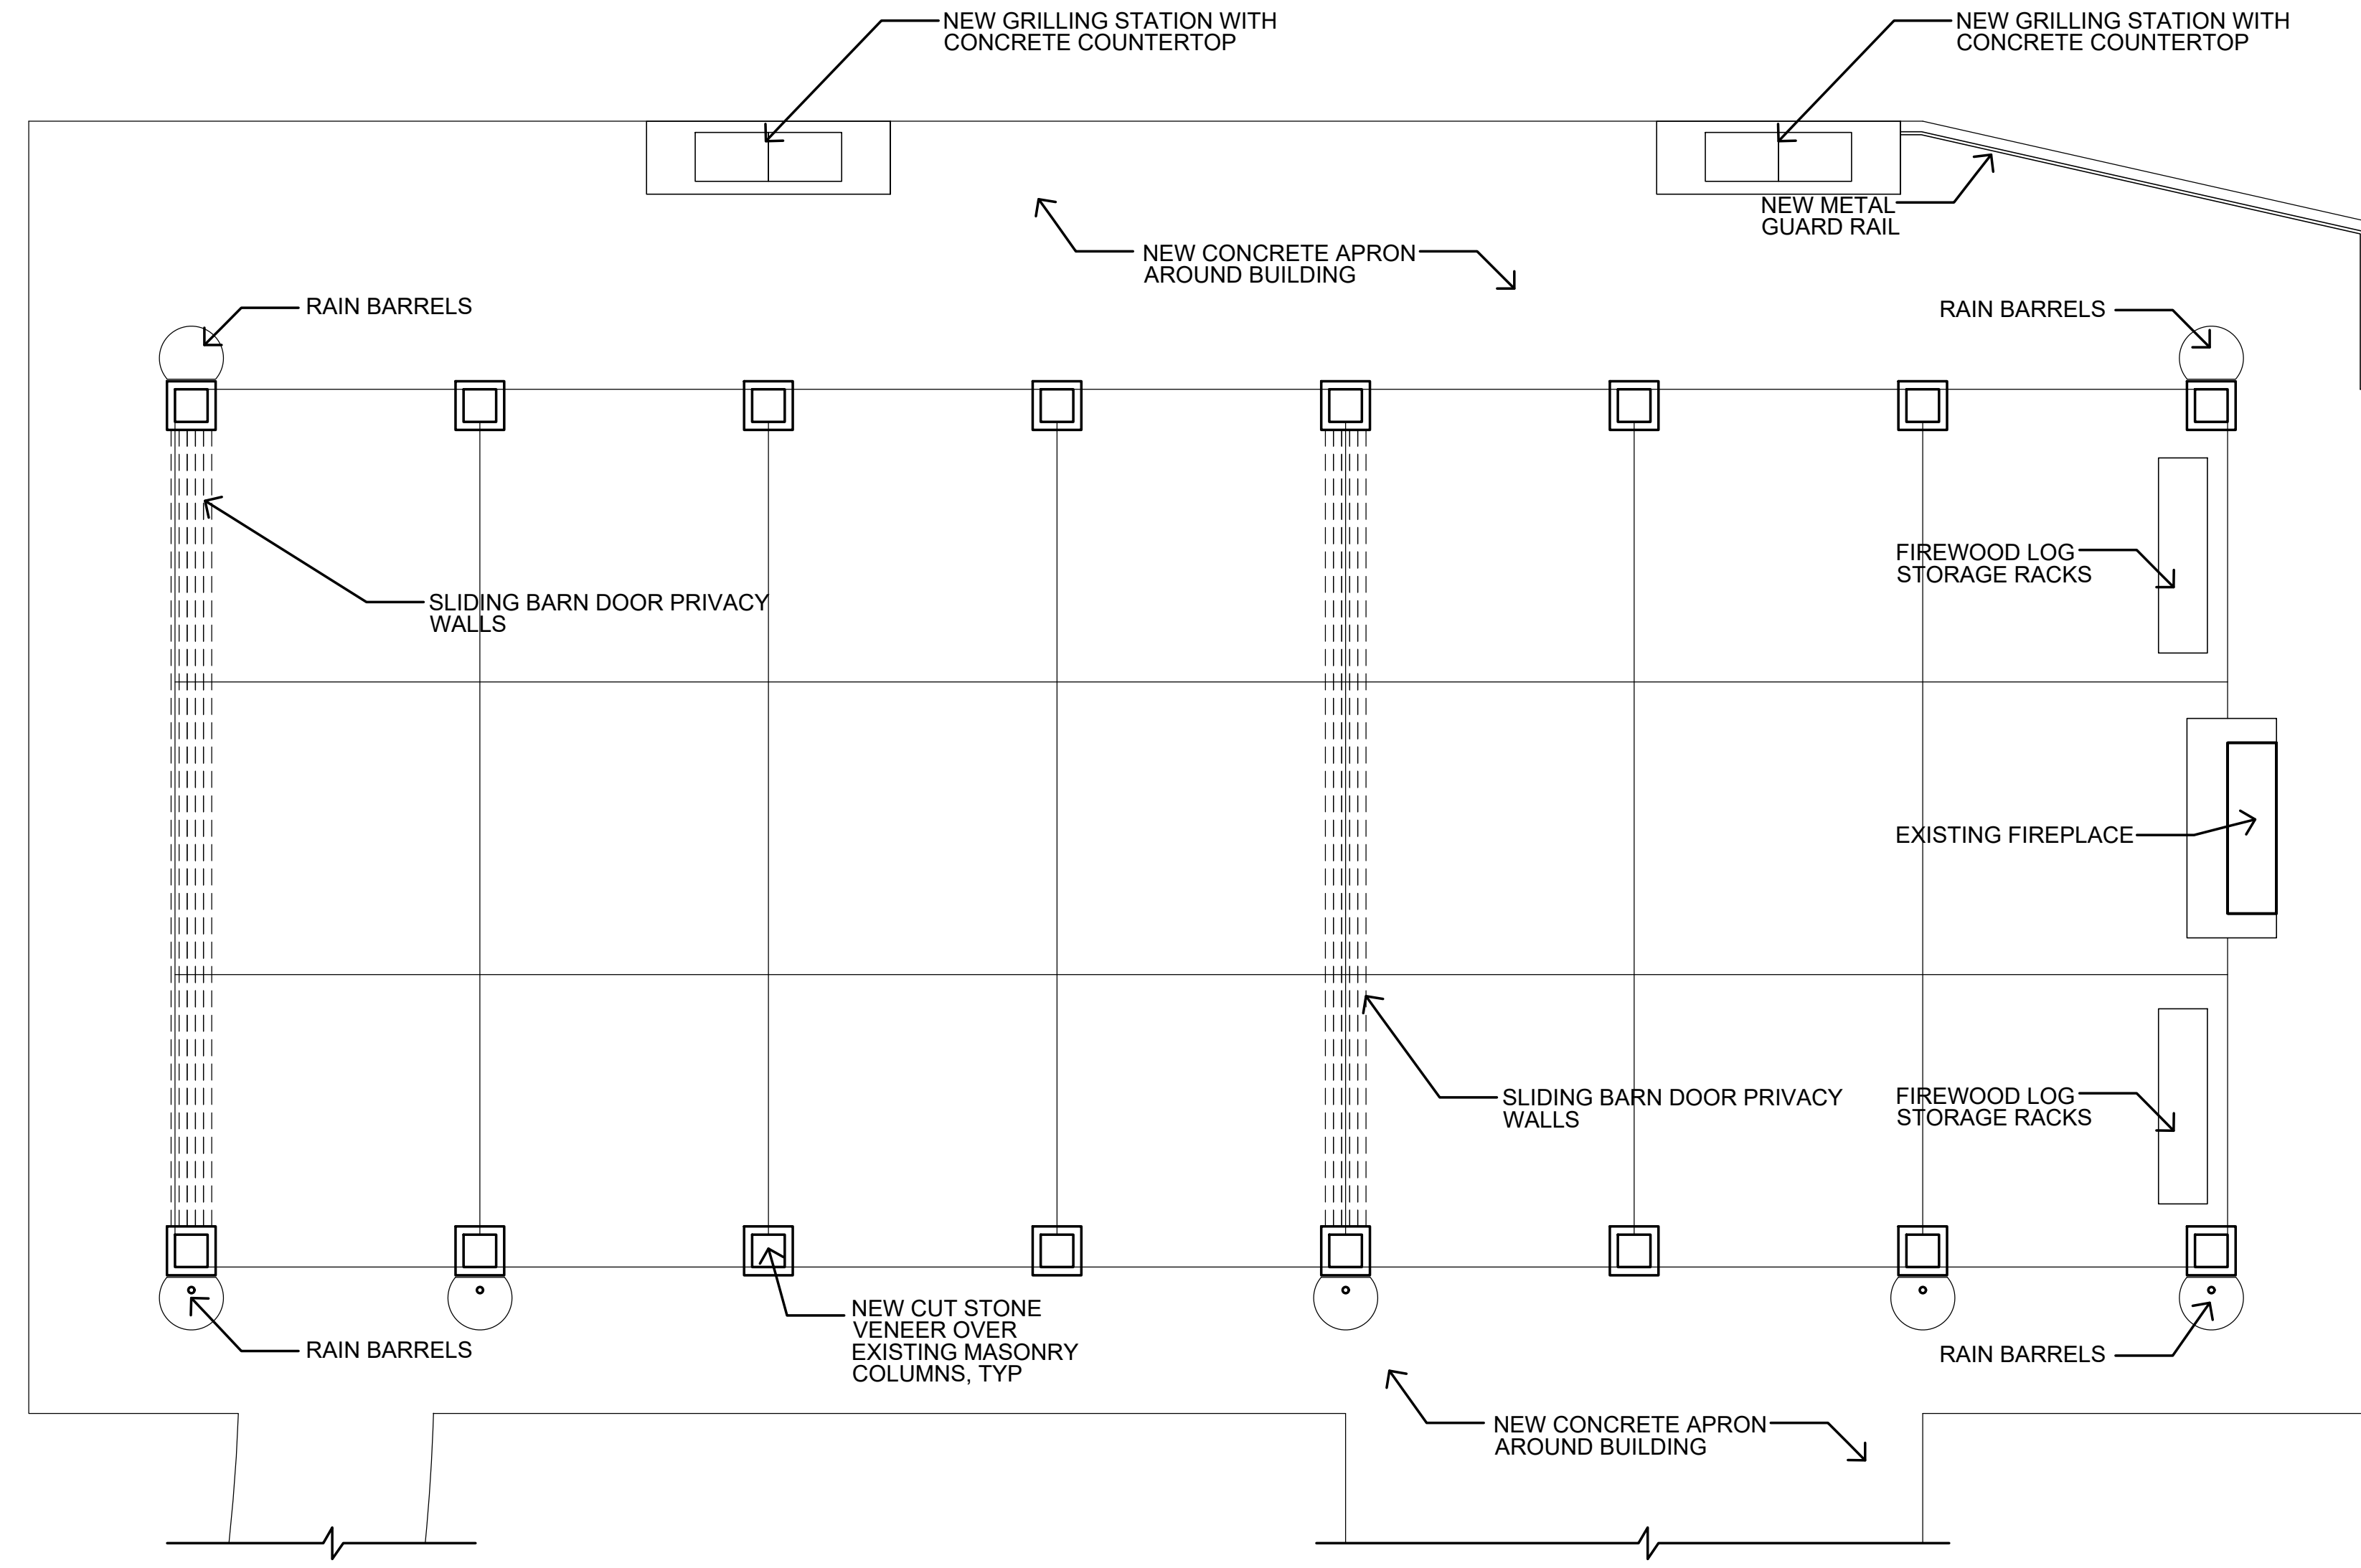

### GENERAL NOTES

1. CLEAN ALL GRAFFITI AND PAINT MARKS
2. NEW LED LIGHTING
3. NEW CEILING FANS
4. NEW TRASH CANS

Proposed Renovation  
Large Shelter  
Big Spring Park  
Versailles, Kentucky

Job: Big Spring Park  
Date: June 30, 2020  
Drawn: Myers  
Checked:  
Revised:  
Copyright © 2020  
Drawing Number

S1