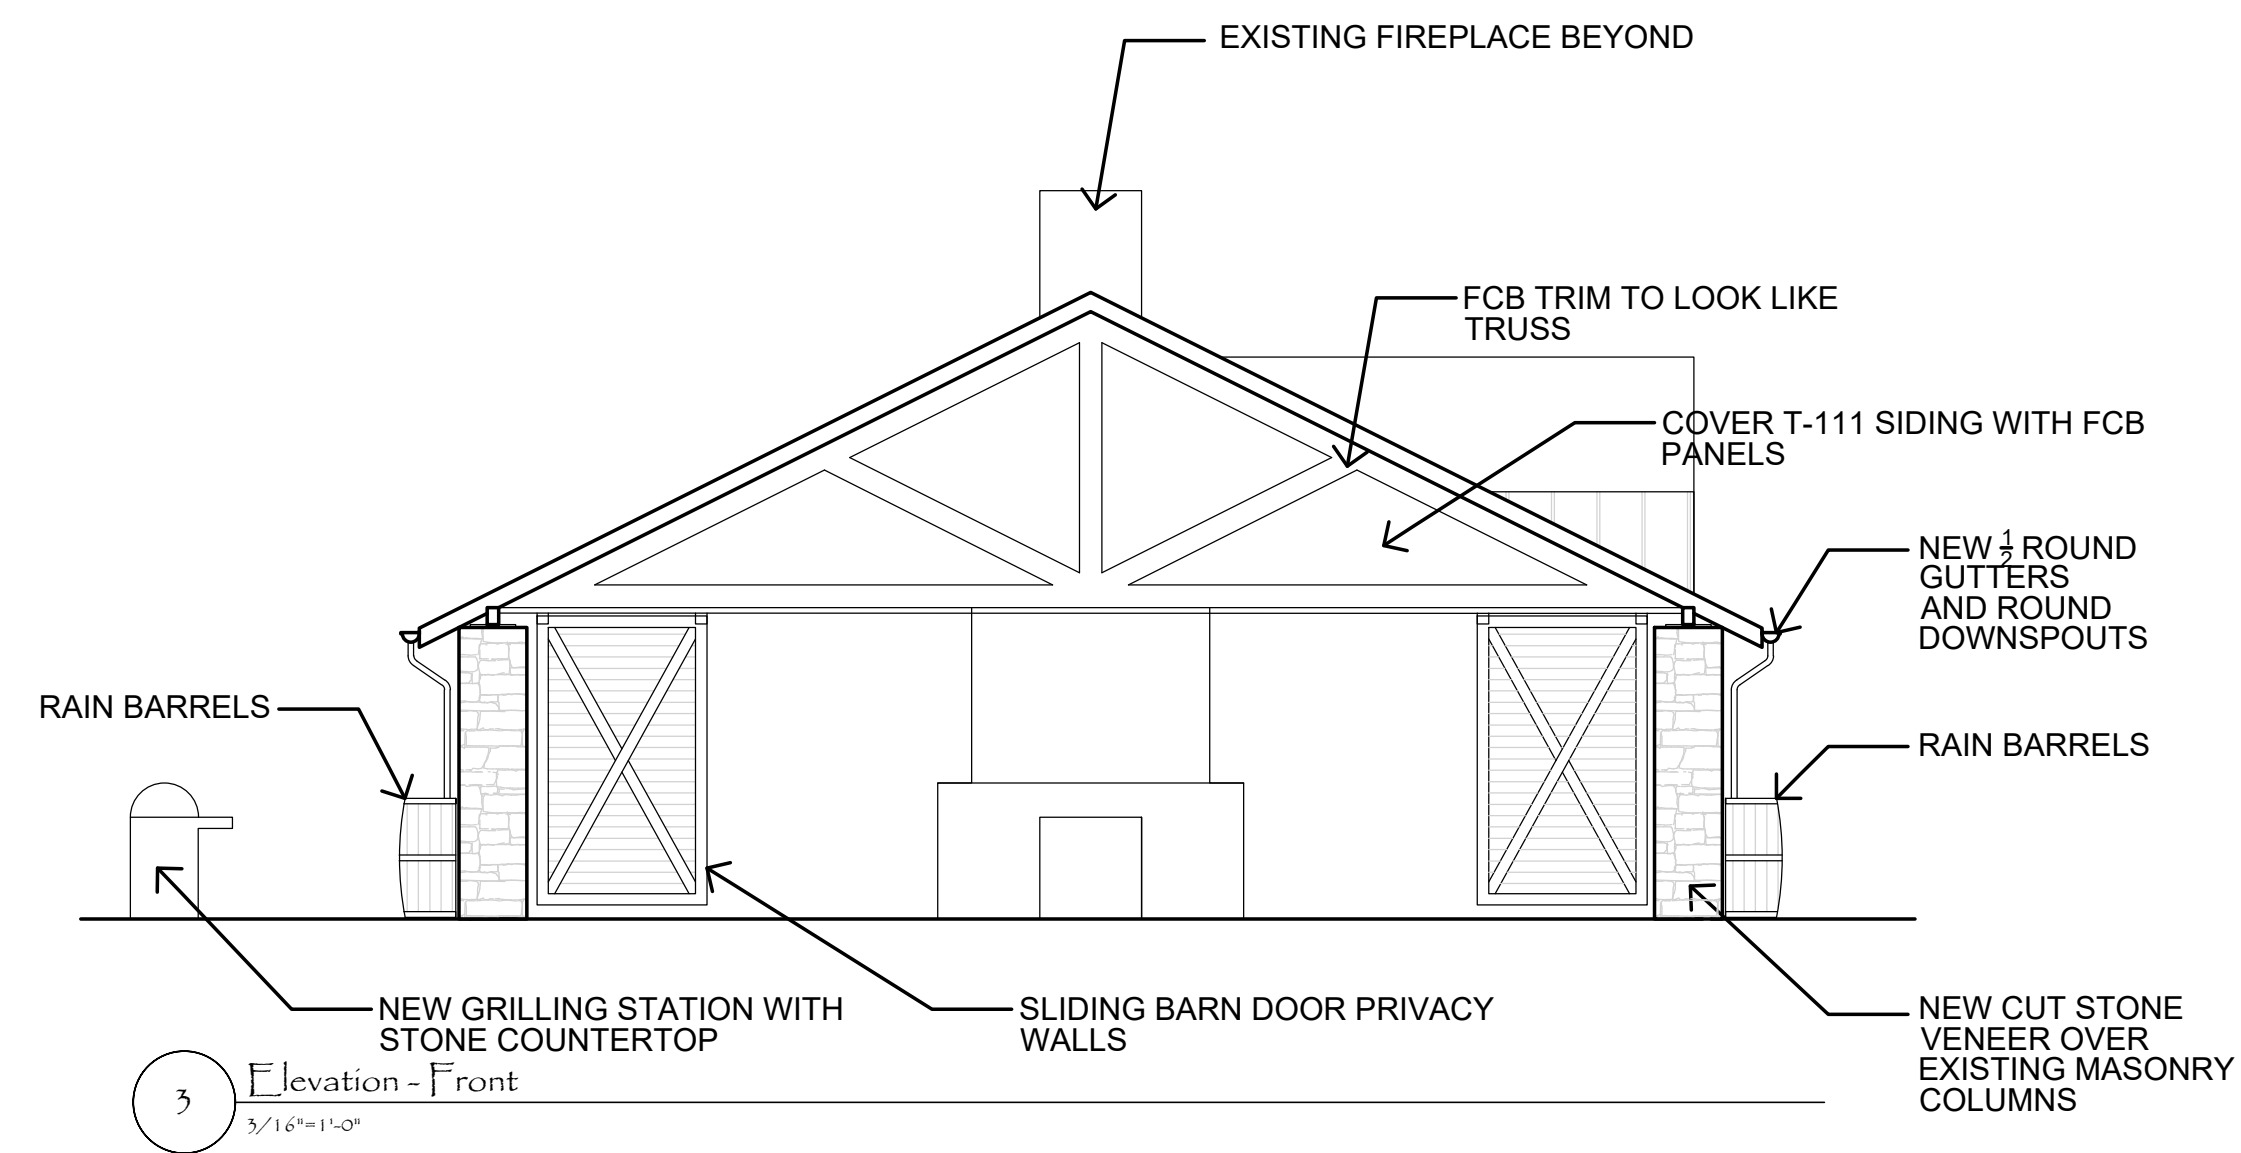

### GENERAL NOTES

1. CLEAN ALL GRAFFITI AND PAINT MARKS
2. NEW LED LIGHTING
3. NEW CEILING FANS
4. NEW TRASH CANS

Proposed Renovation  
Large Shelter  
Big Spring Park  
Versailles, Kentucky

Job: Big Spring Park  
Date: June 30, 2020  
Drawn: Myers  
Checked:  
Revised:  
Copyright © 2020  
Drawing Number

S1