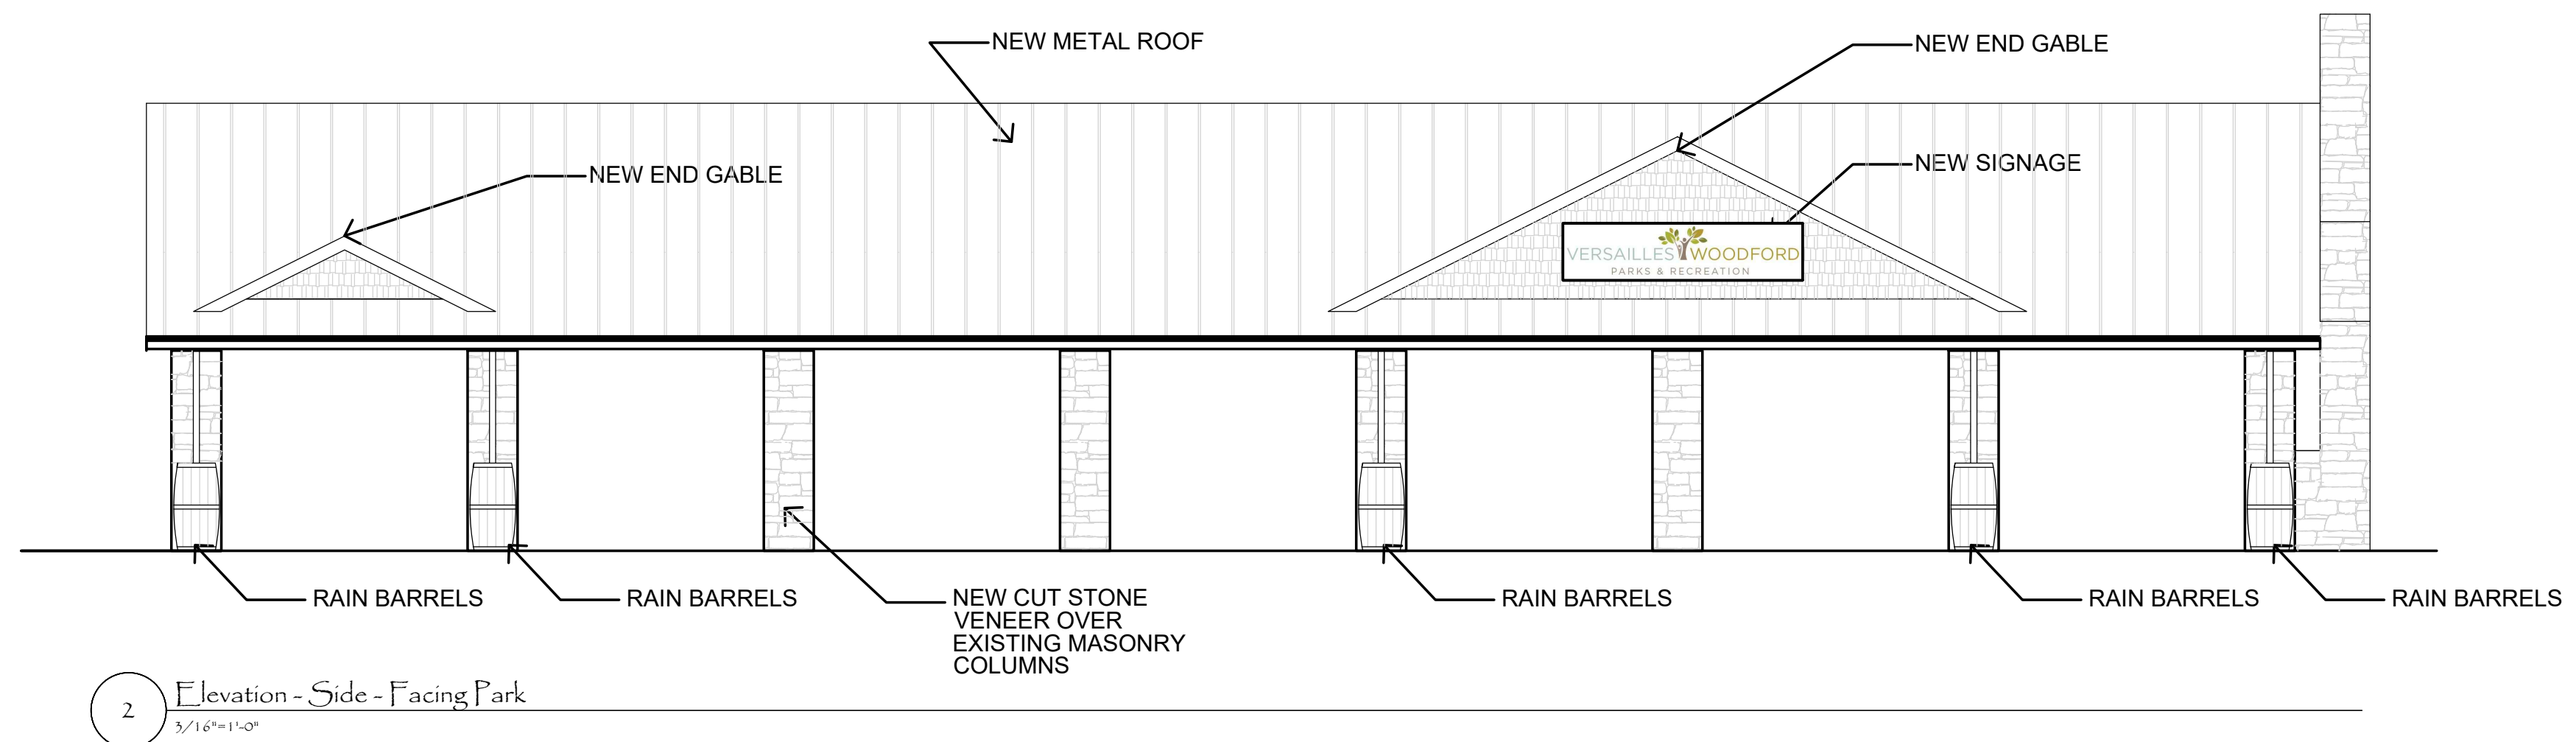

### GENERAL NOTES

1. CLEAN ALL GRAFFITI AND PAINT MARKS
2. NEW LED LIGHTING
3. NEW CEILING FANS
4. NEW TRASH CANS

Proposed Renovation  
Large Shelter  
Big Spring Park  
Versailles, Kentucky

Job: Big Spring Park  
Date: June 30, 2020  
Drawn: Myers  
Checked:  
Revised:  
Copyright © 2020  
Drawing Number